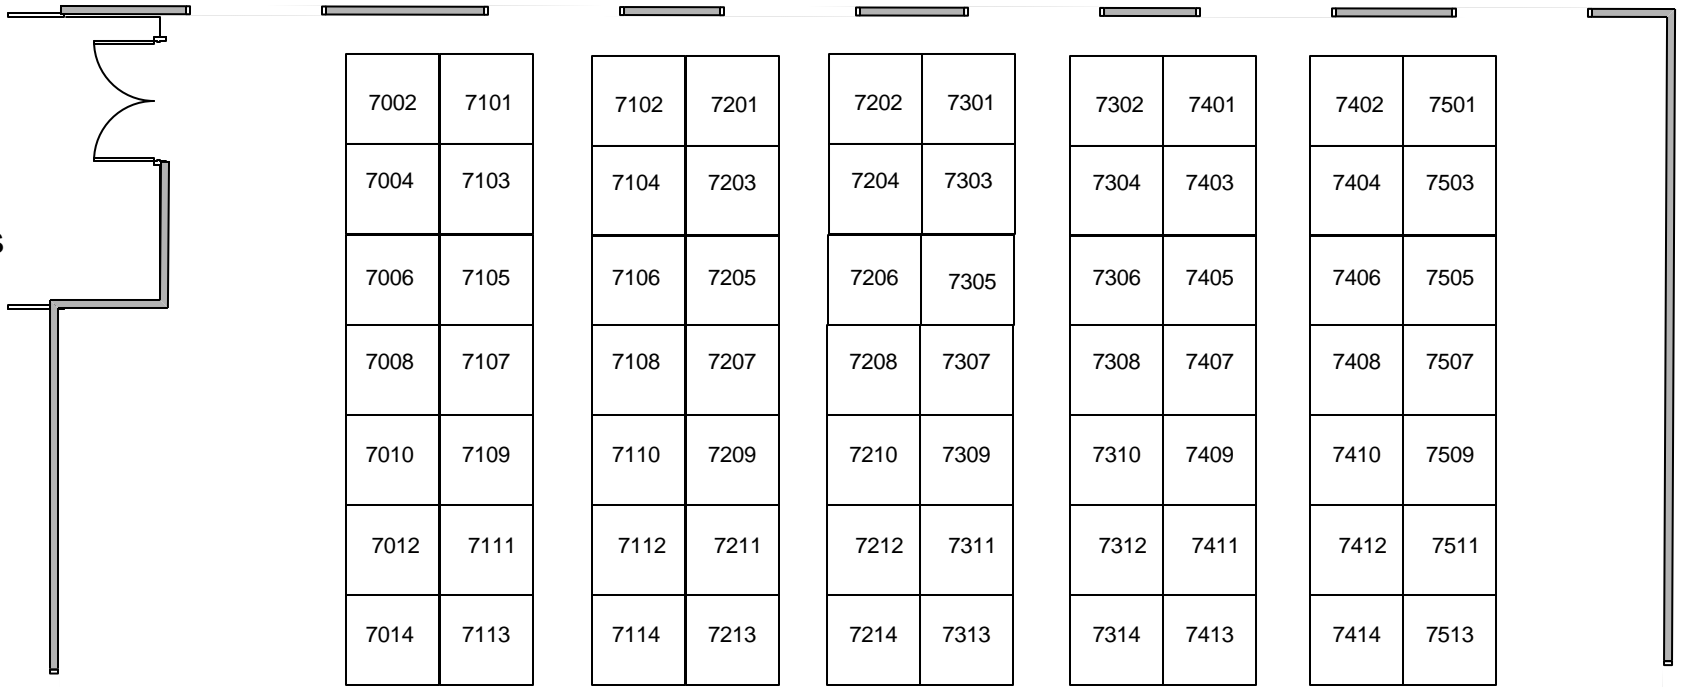

Sheep/ Swine #2

130 Horse stalls

7000

7100

7200

7300

7400

7500