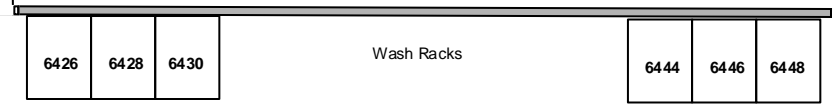

S/S Barn #1

168 portable stalls

Covered Walk
to
New South
Arena

6400

6300

6200

6100