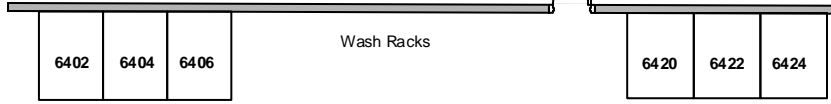

S/S Barn #1

168 portable stalls

Covered Walk
to
New South
Arena

6400

6300

6200

6100